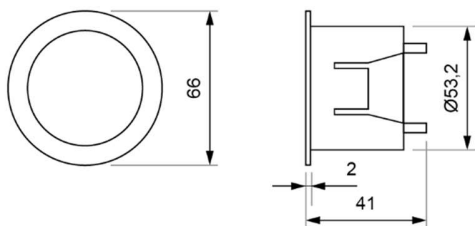

### Technical characteristics

Lamp in emergency	N/A
Lamp in maintained	6 x LED White 5,700 K
Flux in emergency	N/A
Flux in maintained	200 lm (or 100 lm)
Charge indicator LED	N/A
Autonomía	N/A
Supply voltage	24 Vdc
Operation temperature	0 ÷ 40°C
Mains power	2 W (or 1 W)
Battery	N/A
Remote controllable	N/A
Protection rating	IP42 - IK08 (IP55 possible)
Electrical insulation	Class II
Applicable legislation	CE marking (93/68/CEE): 2014/35/EU 2014/30/EU 2011/65/EU

### Dimensions

Flush mounting

DATA SHEET. Model: MB-200L (24Vdc) \_ Rev. 01 (March 2024)

LUZNOR Desarrollos Electrónicos, S.L.  
Paduleta, 47 · 01015 · Vitoria-Gasteiz · 945 200 961  
NIF: B01266451 · luznor@luznor.com · www.luznor.com